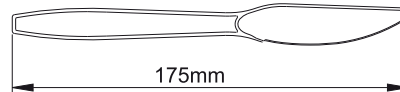

LUX-DESIGN FAMILY

Large, Medium and Small Cutlery (Crystal PS)

Di+De
DISPOSABLES+DESIGN

Ref.101.00 LARGE SPOON

Ref.103.00 LARGE FORK

Ref.105.00 LARGE KNIFE

Ref.107.00 MEDIUM SPOON

Ref.109.00 MEDIUM FORK