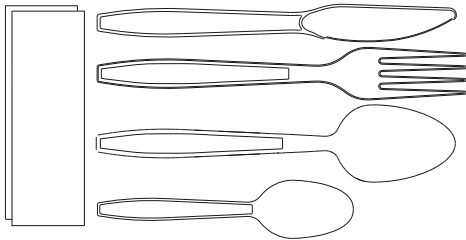

PACKS

Lux Design Large (Crystal PS)

1/1 Ref. 600.00

2/1 Ref. 602.00

3/1 Ref. 604.00

2/1 Ref. 614.00

4/1 Ref. 609.00

5/1 Ref. 612.00

1/1 Ref. 601.00

3/1 Ref. 603.00

4/1 Ref. 606.00

3/1 Ref. 608.00

4/1 Ref. 610.00

6/1 Ref. 615.00

ALL OUR PACKS ARE MANUFACTURED UNDER THE BEST CONDITIONS FOR GOOD HEALTH. THESE PACKS ARE STANDARD WITH DUAL-LAYER WHITE NAPKINS.