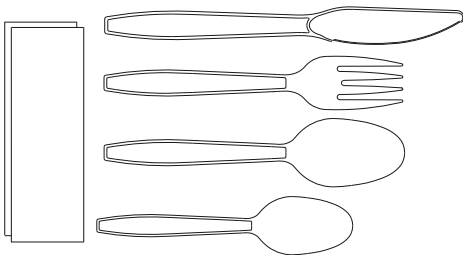

PACKS

Lux Design Medium (Crystal PS)

1/1 Ref. 700.00

2/1 Ref. 702.00

3/1 Ref. 704.00

2/1 Ref. 714.00

4/1 Ref. 709.00

5/1 Ref. 712.00

1/1 Ref. 701.00

3/1 Ref. 703.00

4/1 Ref. 706.00

3/1 Ref. 708.00

4/1 Ref. 710.00

6/1 Ref. 715.00

OUR PACKS CAN BE ADAPTED TO THE REQUESTS OF OUR CUSTOMERS WITH DIFFERENT AND VARIED COMPOSITIONS. WE CAN ALSO PERSONALIZE THEM BY PRINTING YOUR COMPANY LOGO BOTH IN THE NAPKIN AND THE PLASTIC WRAP.

COLOR OPTIONS

TRANSPARENTS

SOLIDS

● .01 CRYSTAL	○ .31 WHITE
● .02 BLUE	● .32 BLUE
● .03 VIOLET	● .34 GREEN
● .04 GREEN	● .35 RED
● .05 RED	● .37 IVORY
● .06 AMBER	● .40 BLACK
● .08 PHOSPH. GREEN	
● .09 PHOSPH. ORANGE	

NOTE: 100.000 units minimum order colors or customized.

REFERENCE	CONTENTS			
		Packs/Case	Packs/Pallet	Cases/Pallet
700.00	1/1 s	1000	28 000	(28)
701.00	1/1 f	1000	28 000	(28)
702.00	2/1 f+k	1000	28 000	(28)
703.00	3/1 s+f+k	1000	24 000	(24)
704.00	3/1 f+k+ds	1000	24 000	(24)
706.00	4/1 s+f+k+ds	500	14 000	(28)
714.00	2/1 f+n	1000	24 000	(24)
708.00	3/1 f+k+n	500	14 000	(28)
709.00	4/1 s+f+k+n	500	14 000	(28)
710.00	4/1 f+k+ds+n	500	14 000	(28)
712.00	5/1 s+f+k+ds+n	500	12 000	(24)
715.00	6/1 f+k+ds+n+s+p	500	14 000	(28)