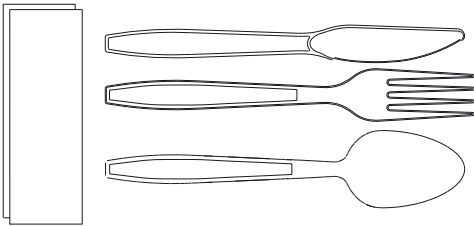

PACKS

Lux Design Large (Crystal PS)

1/1 Ref. 600.00

2/1 Ref. 602.00

3/1 Ref. 604.00

2/1 Ref. 614.00

4/1 Ref. 609.00

5/1 Ref. 612.00

1/1 Ref. 601.00

3/1 Ref. 603.00

4/1 Ref. 606.00

3/1 Ref. 608.00

4/1 Ref. 610.00

6/1 Ref. 615.00

ALL OUR PACKS ARE MANUFACTURED UNDER THE BEST CONDITIONS FOR GOOD HEALTH. THESE PACKS ARE STANDARD WITH DUAL-LAYER WHITE NAPKINS.