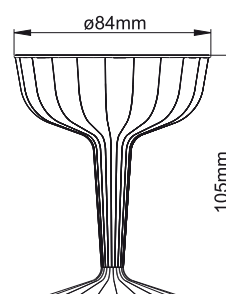

BIPART GLASS

Diamant Design (Crystal PS)

Di+De
DISPOSABLES+DESIGN

Ref.3100 WINE GLASS 15cl.(5oz)

Ref.3110 CHAMPAGNE GLASS 10cl.(3,4oz)

Ref.5900 Pack 12 WINE GLASS 15cl.(5oz)

Ref.5910 Pack 12 CHAMPAGNE GLASS 10cl.(3,4oz)

	COLOR OPTIONS	
	TRANSPARENTS	SOLIDS
	UPPER PART	LOWER PART

○ .01 CRYSTAL

● .40 BLACK

NOTE: 10.000 units minimum order colors.

REFERENCE	CONTENTS			
		Units/Case	Units/Pallet	Cases/Pallet
3100	IN BULK 36 X 18	648	19 400	(30)
3110	IN BULK 22 X 18	396	11 880	(30)
5900	PACK 36 X 12	432	15 552	(36)
5910	PACK 28 X 12	336	8 064	(24)