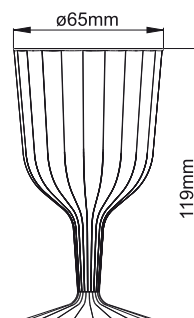

BIPART GLASS

Diamant Design (Crystal PS)

Di+De
DISPOSABLES+DESIGN

Ref.3100 WINE GLASS 15cl.(5oz)

Ref.3110 CHAMPAGNE GLASS 10cl.(3,4oz)

Ref.5900 Pack 12 WINE GLASS 15cl.(5oz)

Ref.5910 Pack 12 CHAMPAGNE GLASS 10cl.(3,4oz)

	COLOR OPTIONS	
	TRANSPARENTS	SOLIDS
	UPPER PART	LOWER PART

○ .01 CRYSTAL

● .40 BLACK

NOTE: 10.000 units minimum order colors.

REFERENCE	CONTENTS			
		Units/Case	Units/Pallet	Cases/Pallet
3100	IN BULK 36 X 18	648	19 400	(30)
3110	IN BULK 22 X 18	396	11 880	(30)
5900	PACK 36 X 12	432	15 552	(36)
5910	PACK 28 X 12	336	8 064	(24)